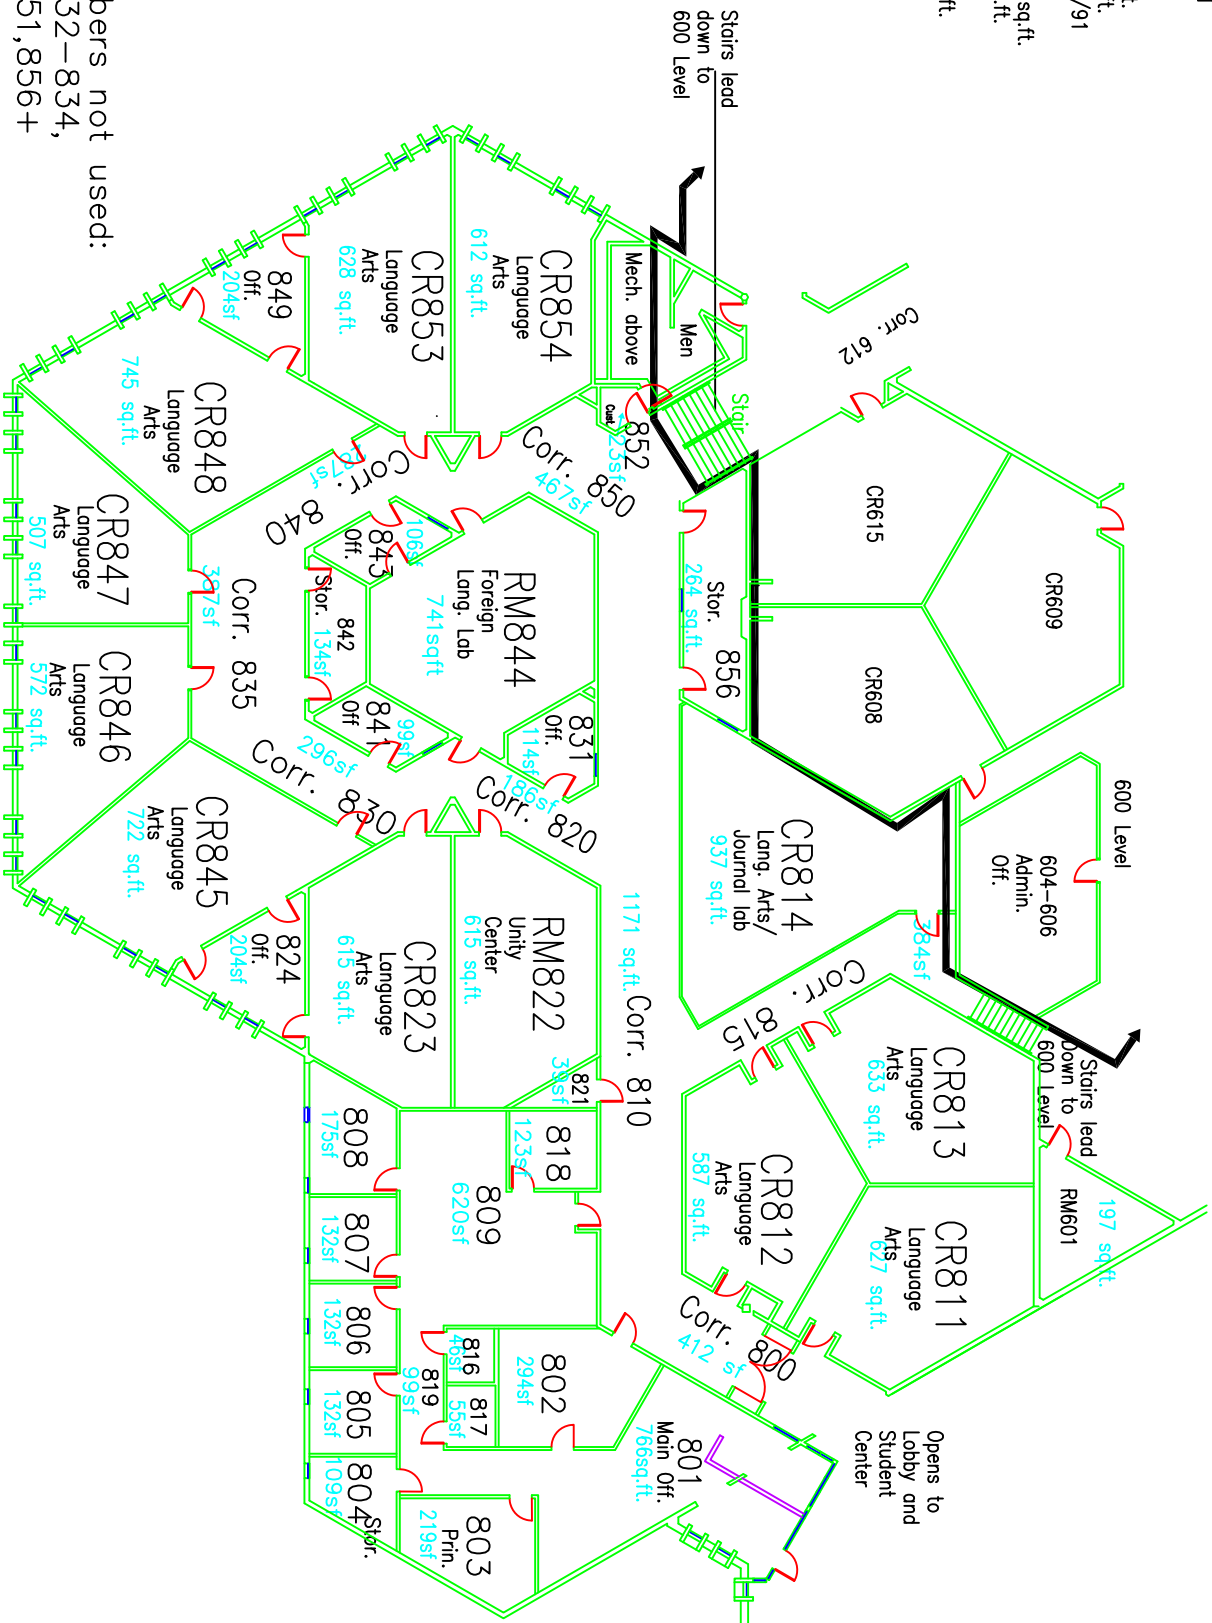

Gross Square Footage – 264,007 sq.ft.

- Original Construction – 1971
- Addition/Renovation – 1975
- Addition/Renovation – 1984
- 1st floor – 9,413 sq.ft.
- 2nd floor – 2,251 sq.ft.
- Addition/Renovation – 1990/91
- Addition/Renovation – 1996
- New Library – 14,972 sq.ft.
- New gym – 11,908 sq.ft.
- Addition/Renovation – 2008
- 600 Level – 7,615 sq.ft.

800 Level = 16,898 sq.ft.

Room numbers not used:
 825–829, 832–834,
 836–839, 851, 856+

Boulder Valley School District
 Last Update: 10/24/2008
 Scale: